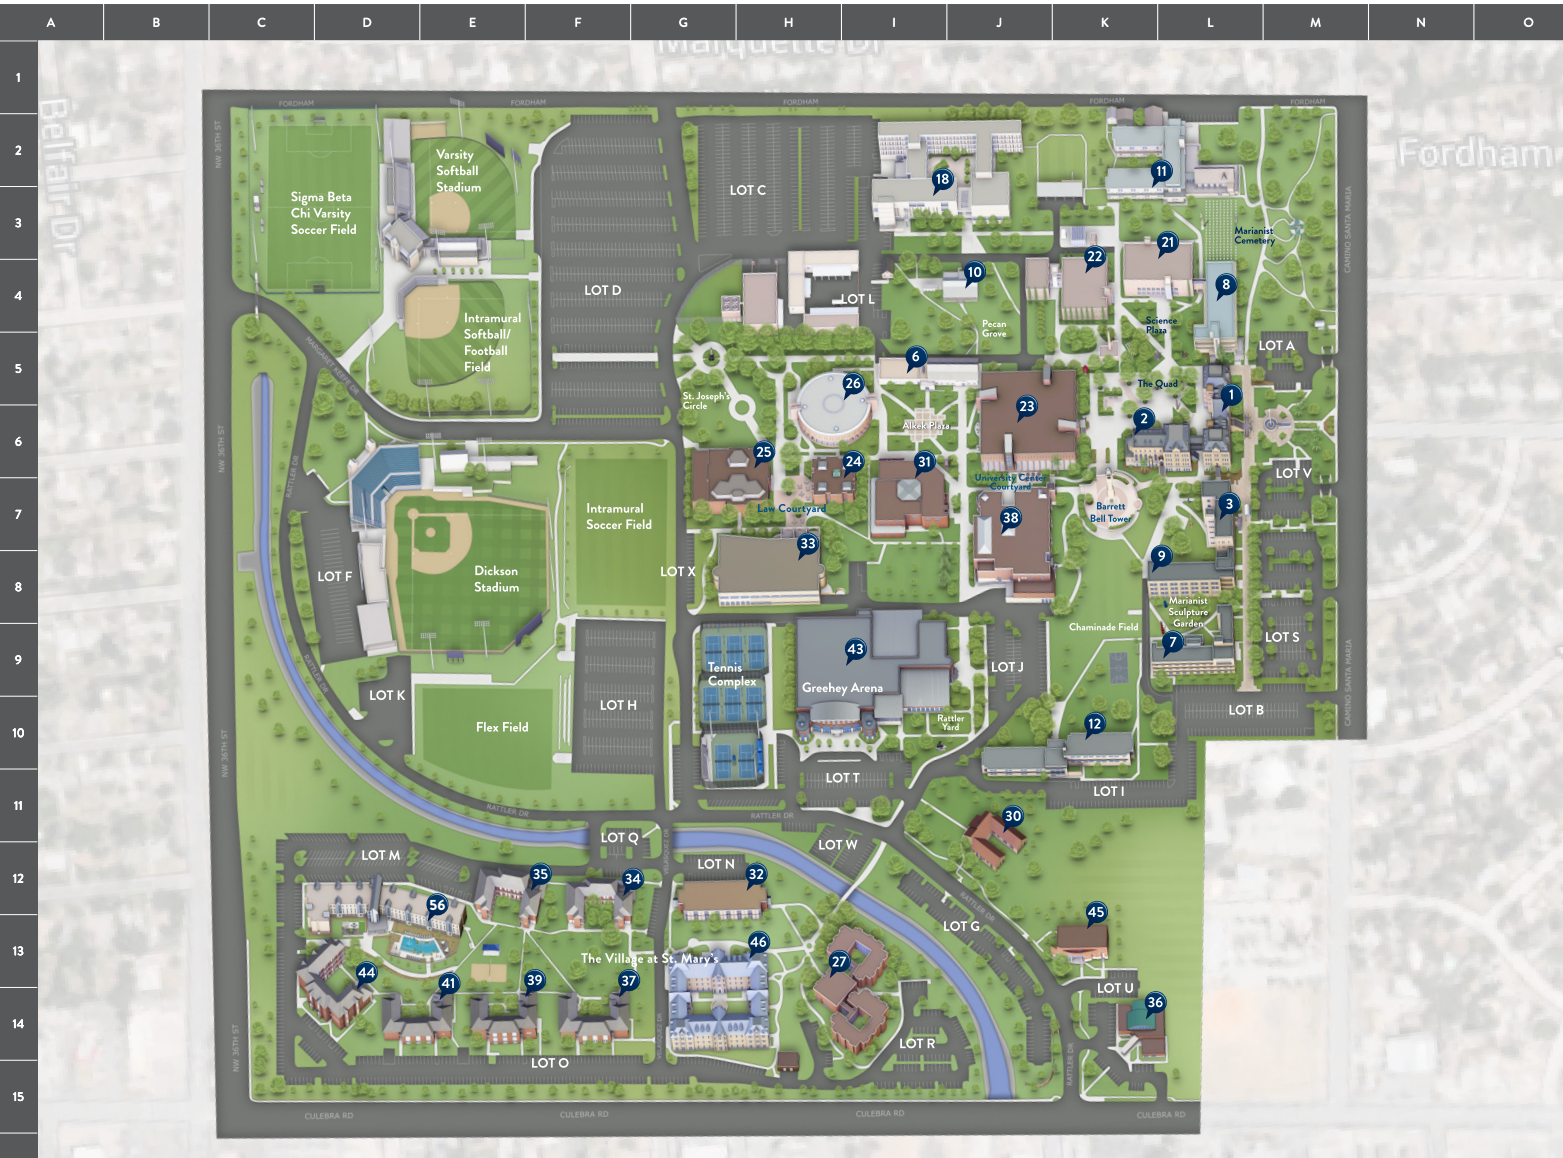

ST. MARY'S UNIVERSITY CAMPUS MAP

Map Number Map Location

39	Adele Hall **	E14
31	Alkek Business Building	I7
43	Alumni Athletics & Convocation Center <i>Bill Greehey Arena</i>	I9
10	Alumni Pavilion	J4
45	AT&T Center for Information Technology	K13
23	Blume Library <i>Cotrell Learning Commons</i> <i>Starbucks</i> <i>The Pub at St. Mary's</i>	J6
30	Casa Maria Marianist Residence	J11
6	Center for Life Directions	I5
9	Chaminade Hall *	L8
3	Chaminade Tower <i>Admission Office</i>	L7
7	Charles Francis Hall <i>Financial Assistance</i>	L9
41	Cremer Hall **	D14
35	Donohoo Hall **	F12
27	Dougherty Hall **	I13
37	Flores Hall **	F14
46	Founders Hall **	H14
34	Frederick Hall **	F12
8	Garni Science Hall	L4
24	Law Administration Building <i>Law Admission Office</i>	I6
25	Law Classrooms Building <i>Law Courtroom</i>	H6
33	Law Library <i>Law Alumni Room</i> <i>Law Commons</i>	H8
44	Leies Hall **	D13
32	Lourdes Hall **	H12
12	Marian Hall *	K10
11	Marianist Residence	K2
21	Moody Life Sciences Center	L4
56	Périgueux Hall **	D12
26	Raba Law Building	H6
2	Reinbolt Hall <i>Assumption Chapel</i>	L6
22	Richter Math-Engineering Center	K4
1	St. Louis Hall (Administration) <i>Business Office</i> <i>Registrar's Office</i>	L5
36	St. Mary's Research Center <i>National Archives,</i> <i>Marianist Province of the United States</i>	L14
18	Treadaway Hall * <i>Guadalupe Chapel</i> <i>Recital Hall</i> <i>University Police</i>	I2
38	University Center <i>Barnes & Noble at St. Mary's University</i> <i>Conference Rooms</i> <i>STRIVE Career Center</i>	J7

• Residence hall
* The Village at St. Mary's

Scan here
to view map

or visit
www.stmarytx.edu/map

OFF-CAMPUS LOCATIONS

CLSJ Center for Legal
and Social Justice
2507 NW 36th Street

CEFL Counselor Education
and Family Life Center
251 W. Ligustrum Drive